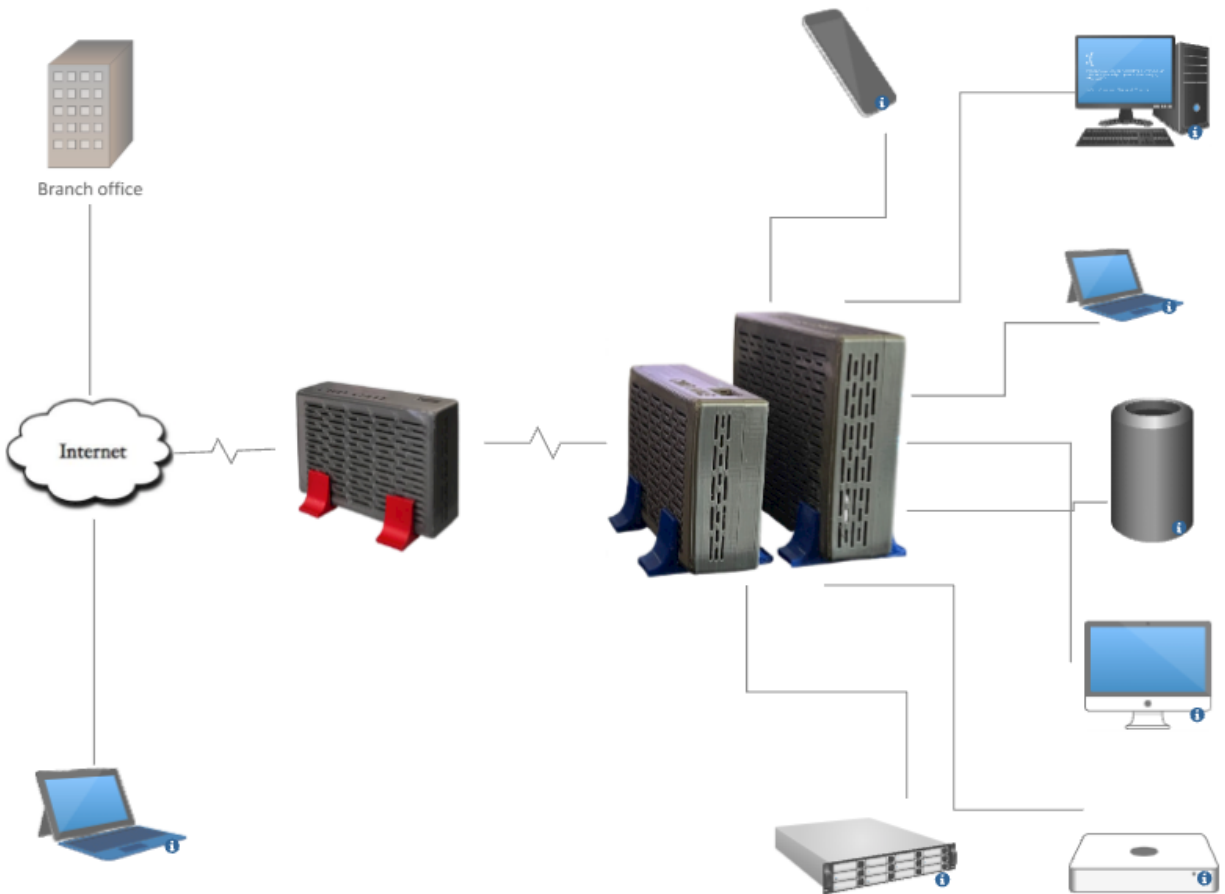

<https://cwd.systems>

CWD NAS

Fast & Secure Data Storage Appliance

CWD NAS Appliance with security & freedom

Product Overview

Next generation network attached storage (NAS) appliance based on hardened security kernel. CWD NAS gives you services like SSH, FTP, SFTP, SMB/CIFS, RSync in a single package. Thanks to the modular design of the NAS framework, it can be enhanced via plugins. It is extremely simple to use and easy to expand storage solution that allows anyone to install and administer a Network Attached Storage without deeper knowledge. CWD NAS data can be accessed safely as securely when coupled with our CWD GATE appliance. There is no storage limit imposed and you are at liberty to add and expand your storage via powered USB 3.1 hubs as your demand grows. It can be used in small, medium or large organizations which require high speed data transfers at gigabit network speeds.

Features

Web based administration, Easy system updates via package management, User management, Scheduled jobs, Multi Language support, Service announcement via DNS-SD, Plugin system, Link aggregation, Wake On Lan, IPv6 support, HDD power management (APM/AAM), GPT partitions, EXT3/EXT4/XFS/JFS/BTRFS/... filesystem support, Software RAID JBOD/0/1/5/6, Quota (per volume), ACL (Access Control Lists), Share management, Syslog, Watchdog, S.M.A.R.T (Storage Monitor), SNMP (v1/2c/3) (read-only), Email notifications, Proactive process and system state monitoring, Antivirus and many more additional services via plugins.